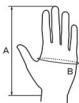

SIZE CHART EU/SCANDINAVIA

WOMEN'S STYLE EU/SCANDINAVIA

EU/Scandinavia	XS	S	M	L	XL	XXL
Chest	80	85	90	95	100	105
Waist	64-69	69-72	74	79	84	89
Seat	94-97	97-100	100-103	103-107	106-112	111-116
Inseam Regular	76-78	78-80	80-82	82-84	84	84
Inseam Short	71-73	73-75	75-77	77	79	79
Inseam Long	81-83	83-85	85-87	87-89	89	89

EU/Scandinavia/Asia	36	38	40	42	44	46
Waist	69	72	76	80	85	90
Seat	97	100	103	106	111	116
Inseam Regular	78	80	82	84	84	84
Inseam Short	73	75	77	79	79	79
Inseam Long	83	85	87	89	89	89

MEN'S STYLES EU/SCANDINAVIA

EU/Scandinavia	XS (46)	S (48)	M (50)	L (52)	XL (54)	XXL (56)	XXXL (58)
Chest	86	92	98	104	110	116	122
Waist	78-81	83-85	88-89	93	97-98	102-103	107-108
Seat	92-95	97-99	102-103	107	111-112	116-117	121-122
Inseam Regular	80-82	82-84	84-86	86-88	88-90	88-90	88-90
Inseam Short	75-76	77-78	79-80	81-82	83-84	83-84	83-84
Inseam Long	85-86	87-88	89-90	91-92	91-92	93-94	93-94